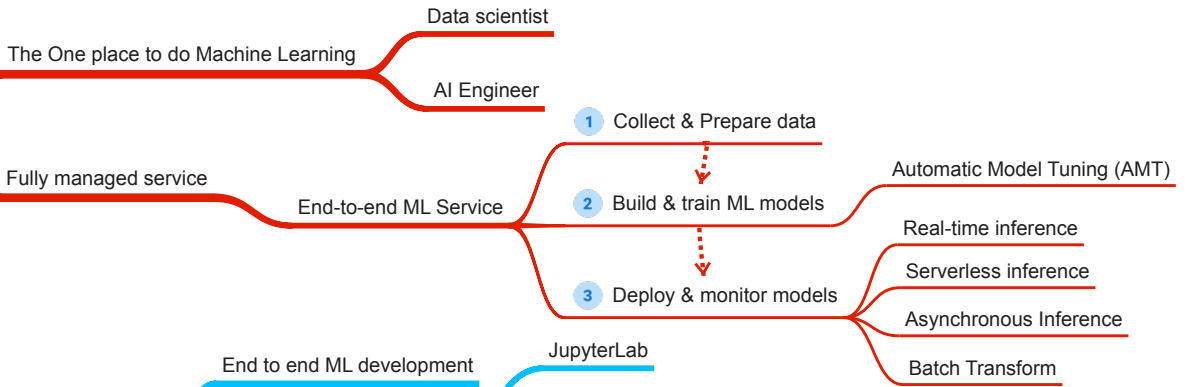

Amazon SageMaker AI
<https://squasta.github.io>
Updated: 29 05 2026

What is it ?

SageMaker Studio

Data Tools

Models and humans

Consoles

Governance