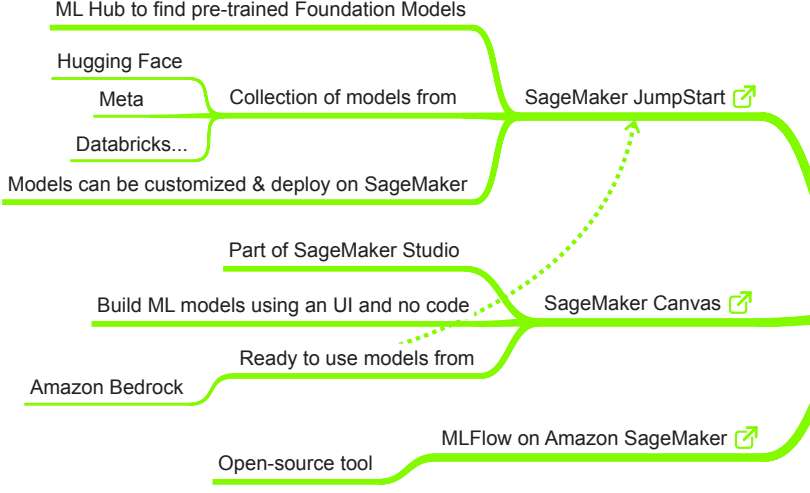

Amazon SageMaker AI
<https://squasta.github.io>
Updated: 29 05 2026

What is it ?

SageMaker Studio

Data Tools

Models and humans

Consoles

Governance