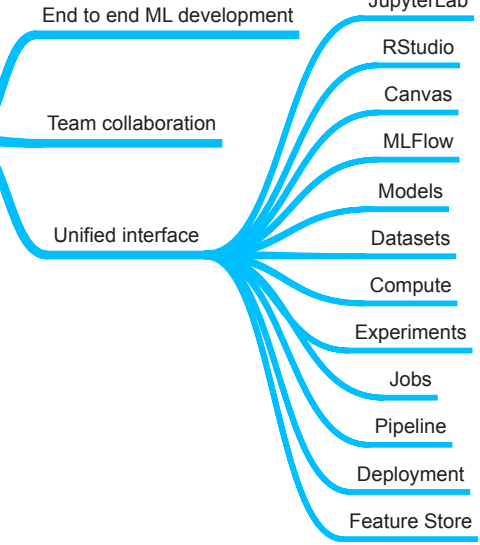

Amazon SageMaker AI
<https://squasta.github.io>
Updated: 29 05 2026

What is it ?

SageMaker Studio

Data Tools

Models and humans

Consoles

Governance