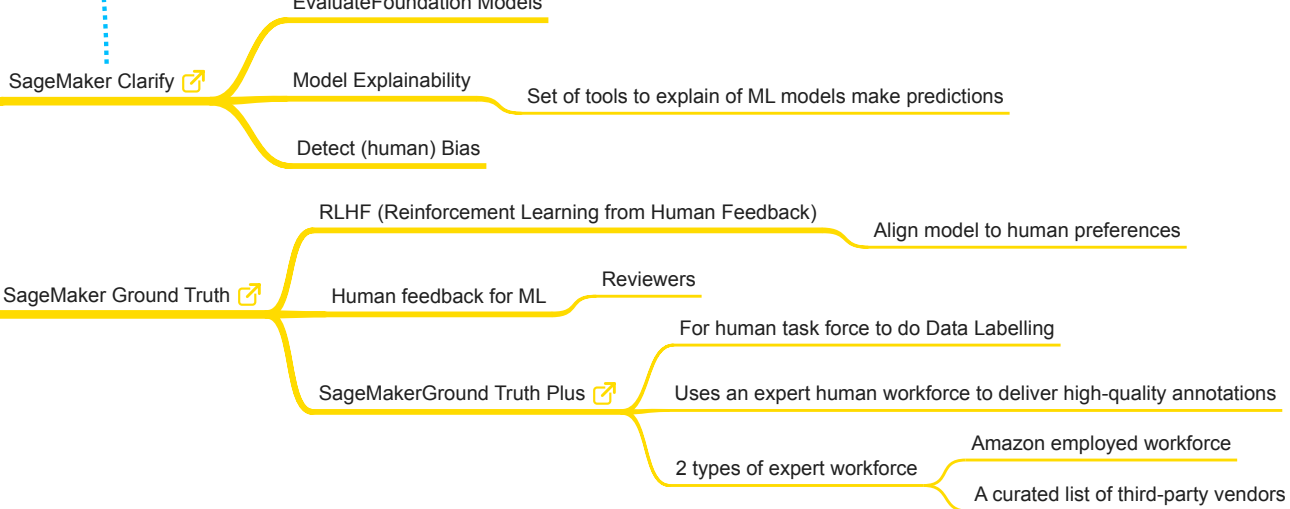

Amazon SageMaker AI
<https://squasta.github.io>
Updated: 29 05 2026

What is it ?

SageMaker Studio

Data Tools

Models and humans

Consoles

Governance