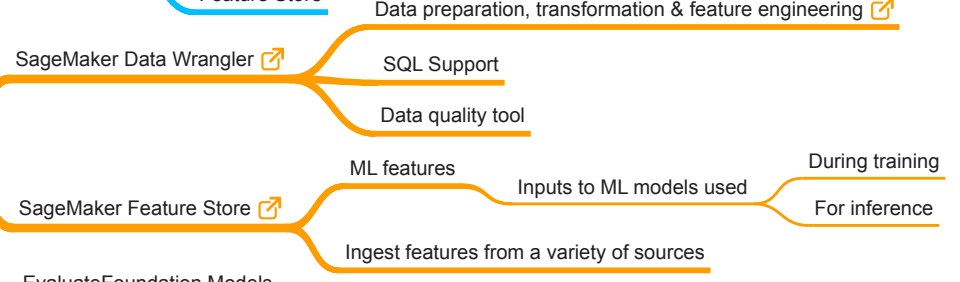

Amazon SageMaker AI
<https://squasta.github.io>
Updated: 29 05 2026

What is it ?

SageMaker Studio

Data Tools

Models and humans

Consoles

Governance